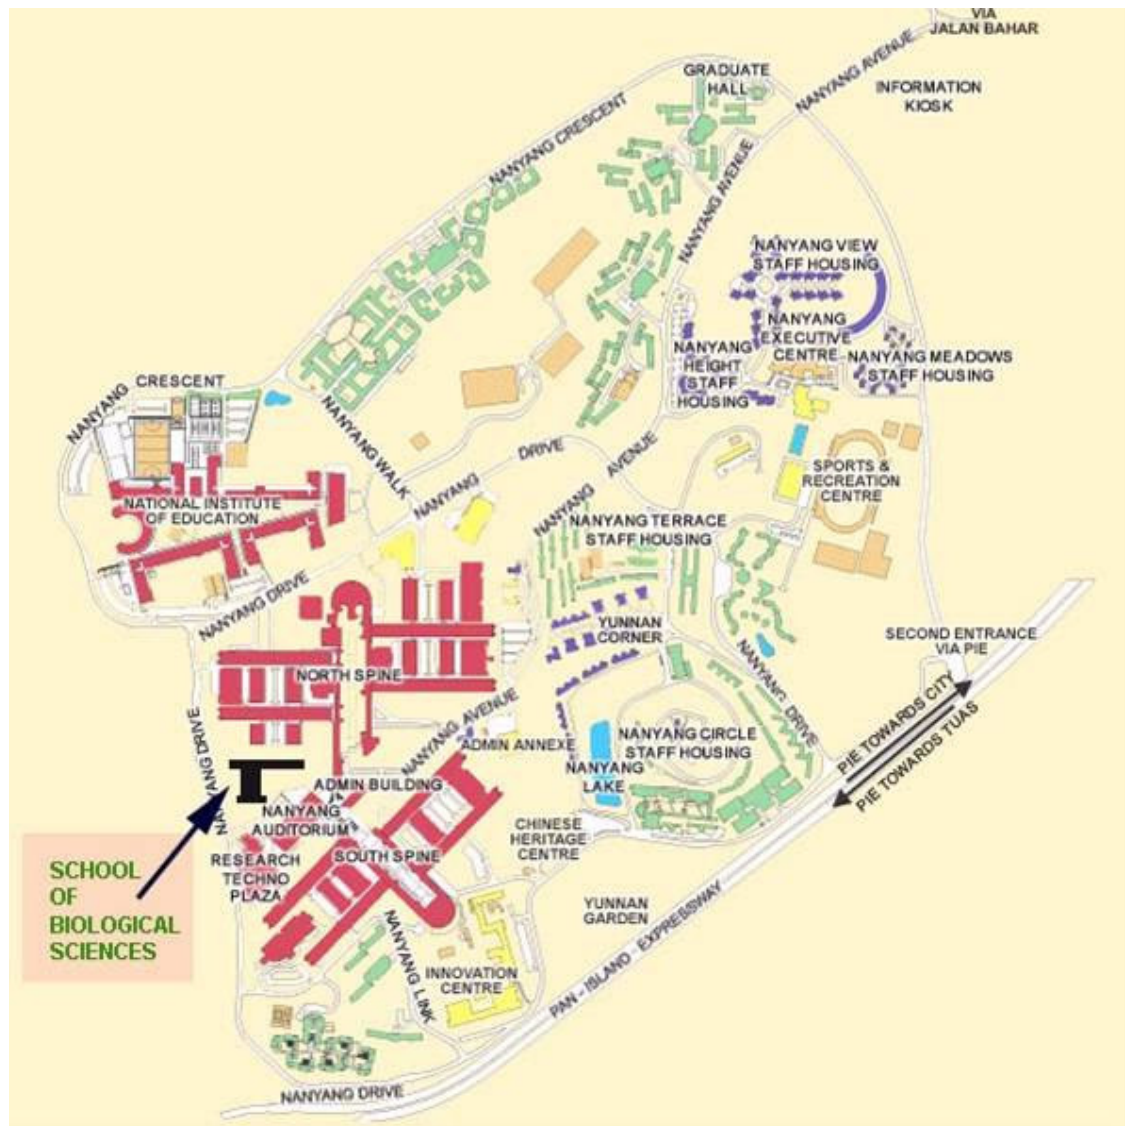

**NANYANG
TECHNOLOGICAL
UNIVERSITY**

School of Biological Sciences

Directions to School of Biological Sciences

60 Nanyang Drive, Singapore 637551

Tel: +65 6316 2800 Fax: +65 6791 3856